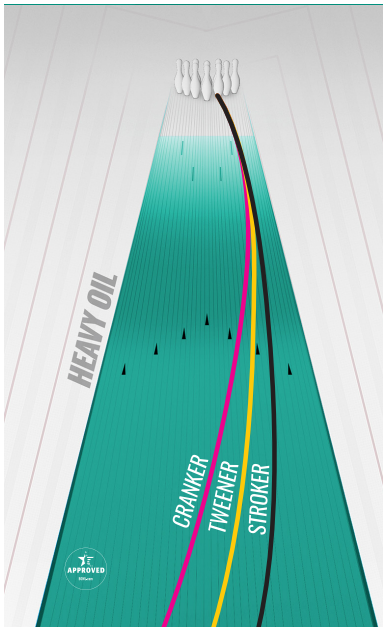

STORM

DNA™ COIL

SMELL ME! ORANGE PINEAPPLE SLUSH

COVERSTOCK: EXO™ Pearl Reactive

WEIGHT BLOCK: Supercoil™ Core

FACTORY FINISH: Reacta Gloss™

BALL COLOR: Scarlet/Persian Blue/Raven

	16 lb	15 lb	14 lb	13 lb	12 lb
RG	2.47	2.47	2.53	2.57	2.59
DIFF	.050	.053	.048	.032	.029
PSA	.021	.023	.020	.010	.008

Recommended
Cleaner

STORM

DNA™ COIL

SMELL ME! ORANGE PINEAPPLE SLUSH

COVERSTOCK: EXO™ Pearl Reactive

WEIGHT BLOCK: Supercoil™ Core

FACTORY FINISH: Reacta Gloss™

BALL COLOR: Scarlet/Persian Blue/Raven