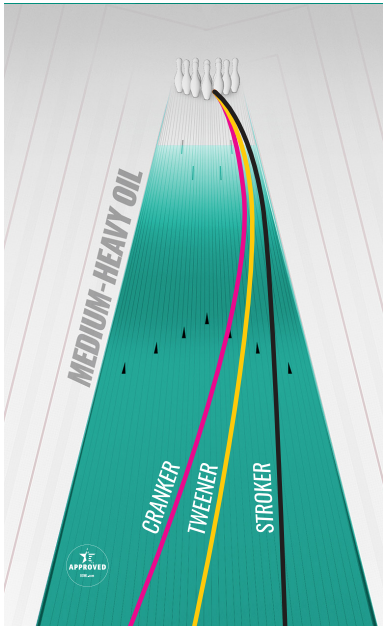

STORM

ION™ PRO

SMELL ME! KIWI TART

COVERSTOCK: TX-16™ Hybrid Reactive
 WEIGHT BLOCK: Element™ Tour A.I. Core
 FACTORY FINISH: 4000-grit Abralon®
 BALL COLOR: Navy/Carbon/Steel

	16 lb	15 lb	14 lb	13 lb	12 lb
RG	2.47	2.47	2.51	2.56	2.58
DIFF	.035	.035	.036	.034	.031
PSA	.013	.014	.010	.011	.009

Recommended
Cleaner

SCAN ME

STORM

ION™ PRO

SMELL ME! KIWI TART

COVERSTOCK: TX-16™ Hybrid Reactive
 WEIGHT BLOCK: Element™ Tour A.I. Core
 FACTORY FINISH: 4000-grit Abralon®
 BALL COLOR: Navy/Carbon/Steel

	16 lb	15 lb	14 lb	13 lb	12 lb
RG	2.47	2.47	2.51	2.56	2.58
DIFF	.035	.035	.036	.034	.031
PSA	.013	.014	.010	.011	.009