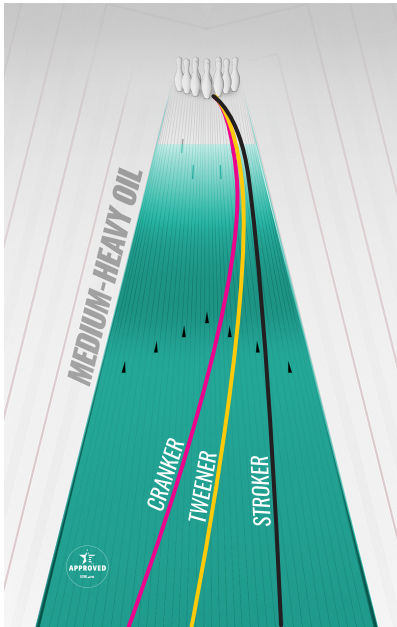

SUMMIT™ ASCENT

SMELL ME! Cream Soda

COVERSTOCK: R2S™ Solid Reactive
 WEIGHT BLOCK: Centripetal™ HD-A.I. Core
 FACTORY FINISH: 4000-Grit Abralon®
 BALL COLOR: Aqua/Smoke/Shadow

RG
 DIFF

	16 lb	15 lb	14 lb	13 lb	12 lb
RG	2.46	2.46	2.46	2.59	2.65
DIFF	.056	.056	.056	.045	.035

Recommended
 Cleaner

SCAN ME

SUMMIT™ ASCENT

SMELL ME! Cream Soda

COVERSTOCK: R2S™ Solid Reactive
 WEIGHT BLOCK: Centripetal™ HD-A.I. Core
 FACTORY FINISH: 4000-Grit Abralon®
 BALL COLOR: Aqua/Smoke/Shadow